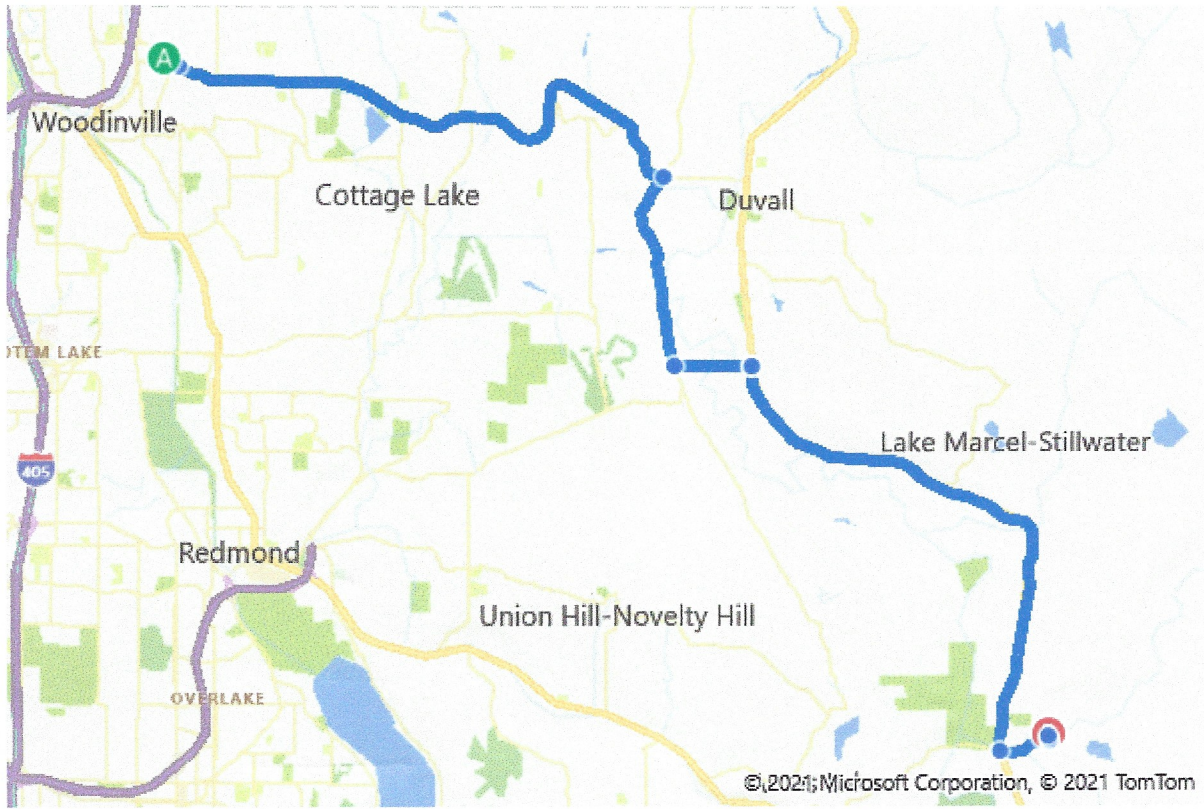

Maps

30 min • 19.6 mi

Light traffic

via NE Woodinville Duvall Rd, NE North Woodinville Way and W Snoqualmie Valley Rd NE

14400 NE North Woodinville Way, Woodinville, WA 98072

14400 NE North Woodinville Way, Woodinville, WA 98072

Head east on NE North Woodinville Way

0.2 mi

Go straight onto NE Woodinville Duvall Rd

7.7 mi

Turn right onto W Snoqualmie Valley Rd NE

2.6 mi

Turn left onto NE 124th St

1 mi

At the traffic circle take the first exit onto Carnation Duvall Rd NE

23 ft

Turn right to stay on Carnation Duvall Rd NE

7.4 mi
Turn left onto NE 32nd St

0.7 mi
Turn left

180 ft
Turn right

387 ft
Your destination is in front of you